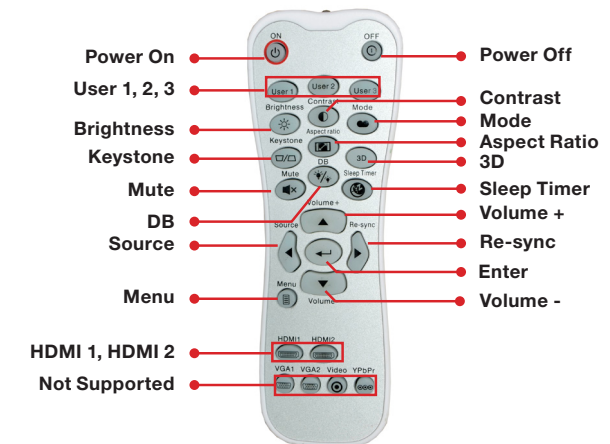

A pair of HDMI inputs and USB power provide easy connectivity to the latest HD video streaming devices and gaming consoles to the Optoma HD27e. The 1.1x zoom ensures flexible mounting and installation.

COMPATIBILITY SPECIFICATIONS

Computer Compatibility	FHD, HD, WXGA, UXGA, SXGA, XGA, SVGA, VGA, Mac
Video Input Compatibility	PAL (B, D, G, H, I, M, N, 576i/p), NTSC (M, 4.43/3.58 MHz, 480i/p), SECAM (B, D, G, K, K1, L) HD (1080i, 720p)
3D Compatibility†	Side-by-side: 1080i50 / 60, 720p50 / 60 Frame-pack: WUXGA24, 720p50 / 60 Over-under: WUXGA24, 720p50 / 60
Vertical Scan Rate	15 - 91kHz
Horizontal Scan Rate	25 - 85Hz (120Hz for 3D)
User Controls	Complete on-screen menu adjustment in 26 languages
I/O Connection Ports	2xHDMI, audio-out, 3D Sync port, 12V trigger, USB power
Loop Through (Audio)	Yes

PHYSICAL SPECIFICATIONS

Security	Security bar, Kensington lock, password protection
Weight	6.75 lbs.
Dimensions (W x H x D)	12.5" x 4.25" x 9.75"

- 1. HDMI1-In
- 2. HDMI2-In (MHL)
- 3. USB power
- 4. 3D Sync
- 5. 12V Out
- 6. Audio-Out
- 7. AC Power
- 8. Kensington™ Lock